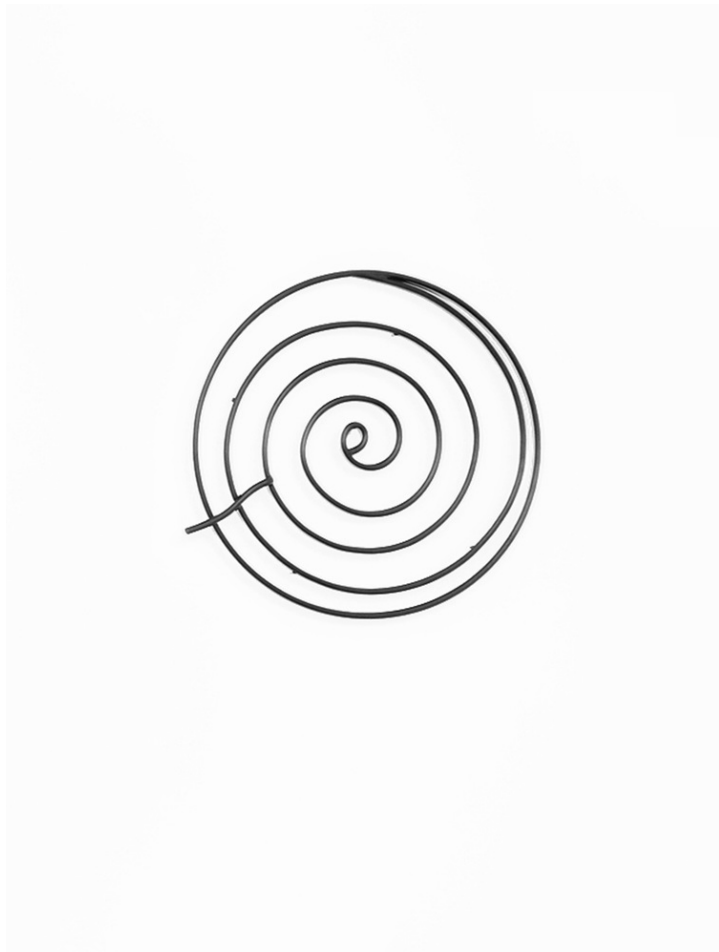

Caroline Reveillaud

Caroline Reveillaud

Curve n°6 (resistance), 2019

acier cintré finition epoxy

23.62 x 23.62 in (60 x 60 cm)

Unique artwork