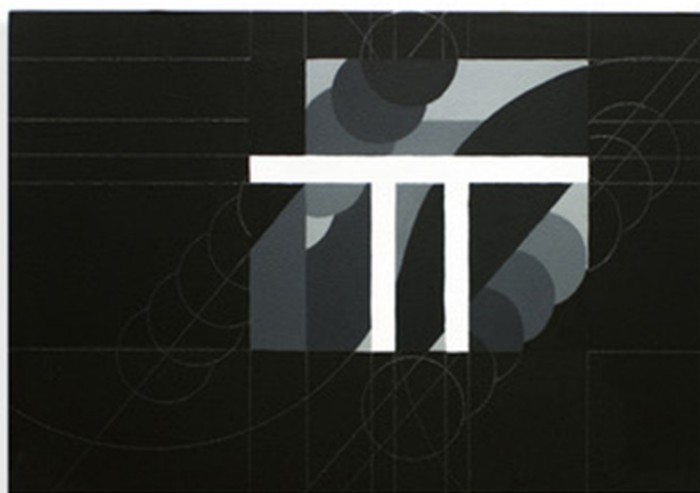

Exhibition View

Legend : William Wegman Goodbye, 1995
Altered Silver Gelatin Print
Unique artwork
© Aurélien Mole

Florian Bézu

Florian Bézu

Woof, 2012

Ceramic

Unique artwork

Valentin Guillon