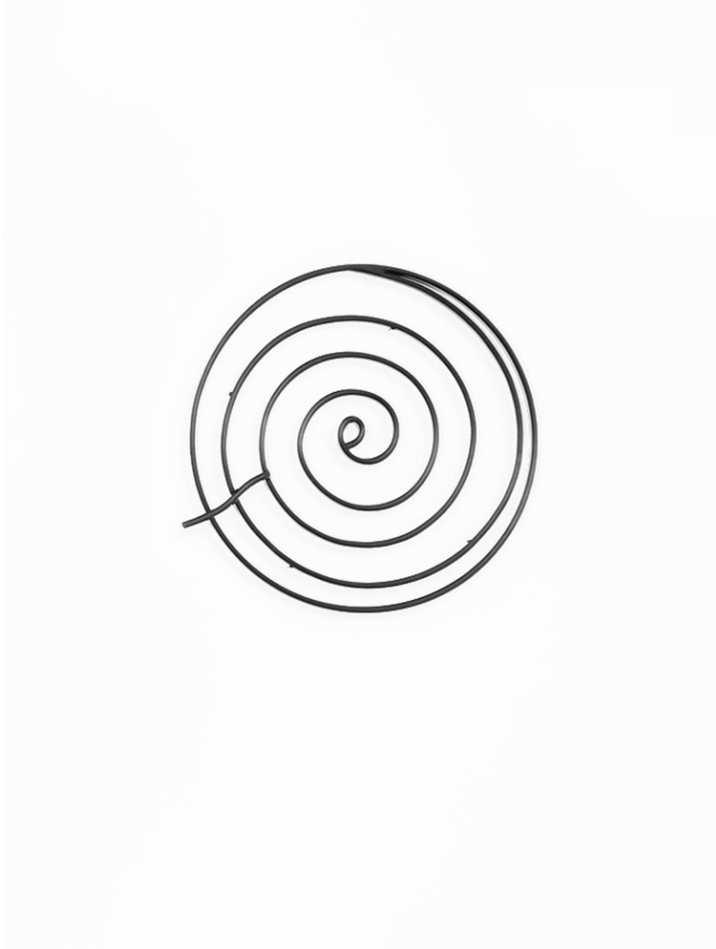

Caroline Reveillaud

Caroline Reveillaud

Curve n°6 (resistance), 2019

acier cintré finition epoxy

23.62 x 23.62 in (60 x 60 cm)

Unique artwork