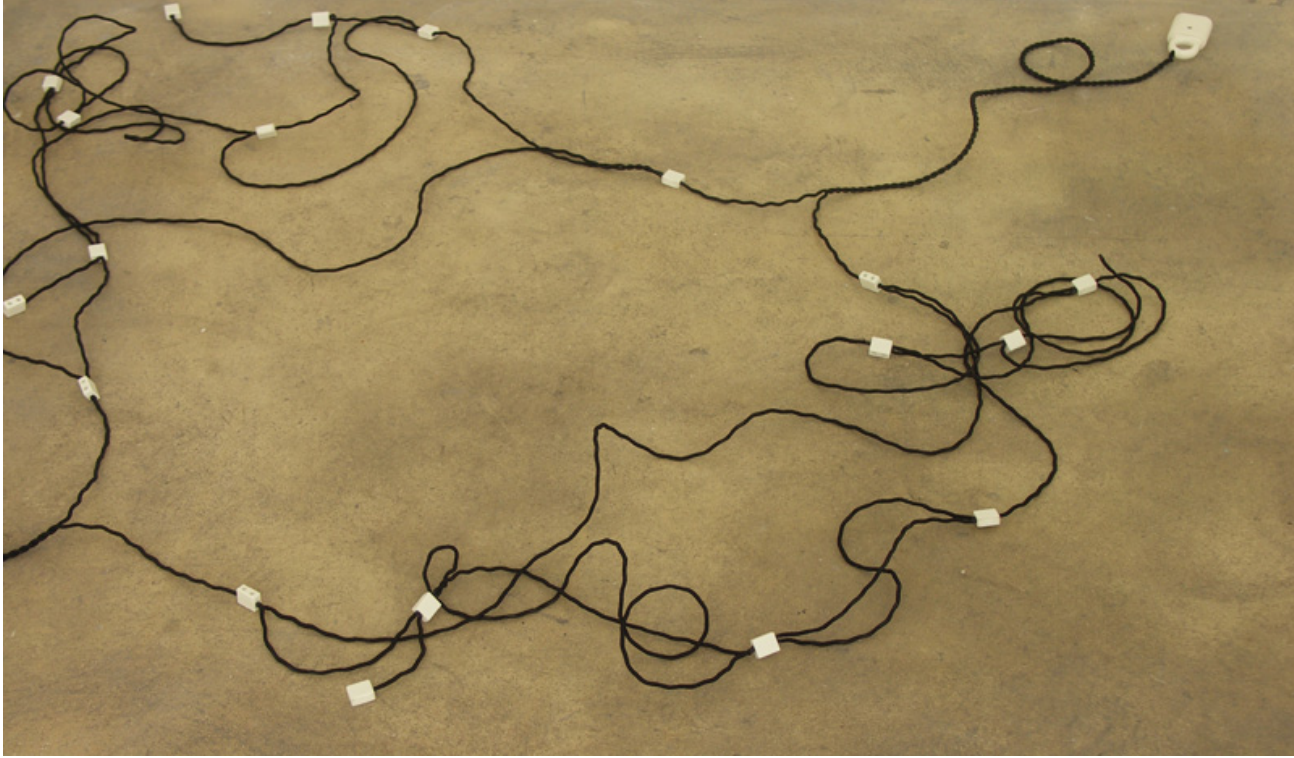

Exhibition View