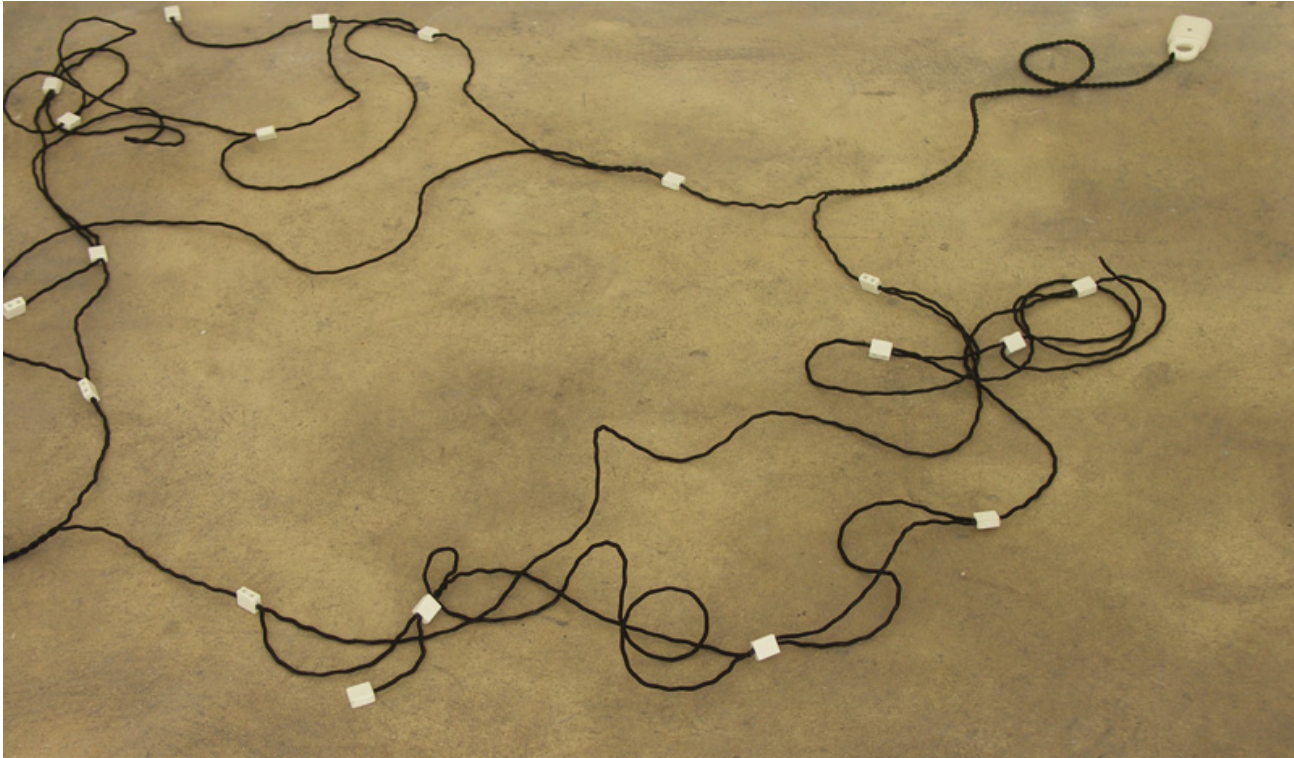

Exhibition View